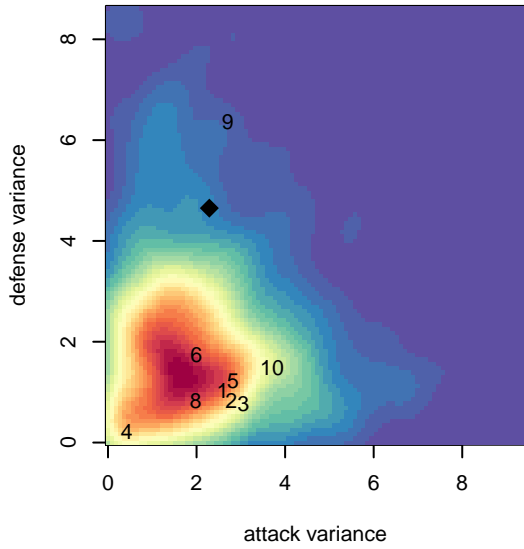

CSC Storm Navy B03

Corvallis SC Storm
 Corvallis, OR
 B03 total strength=877
 attack=1.6 defense=1.06
 fall league = PTT B03 Div 1 Green
 spr league = Spr OYS B03 Div 1 Green

alt names used:
 CSC 03B
 CORVALLIS CSC 03B (OR)
 CSC 03B
 Corvallis SC 03B
 Corvallis SC 03B
 Corvallis SC 03B

Venues played:
 2016 Capital Cup BU14 Silver
 2016 Beaverton Cup BU14 Silver
 2016 Bend Premier Cup Lucas Melano (Silver)
 2016 PTT B03 Division 1 Green
 2016 OYS Presidents Cup B03
 2016 Spr OYS B03 Division 1 Green

**attack and defense variance (black dot)
relative to other teams
and top 10 in region**

**attack and defense rating
relative to others at age
and all opponents in last 13 months**

Performance relative to 13 month average