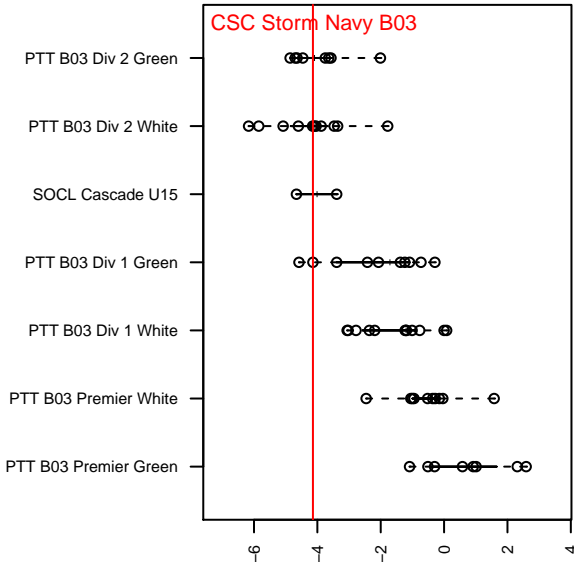

CSC Storm Navy B03

Corvallis SC Storm
 Corvallis, OR
 B03 total strength=877
 attack=1.6 defense=1.06
 fall league = PTT B03 Div 1 Green
 spr league = Spr OYS B03 Div 1 Green

alt names used:
 CSC 03B
 CORVALLIS CSC 03B (OR)
 CSC 03B
 Corvallis SC 03B
 Corvallis SC 03B
 Corvallis SC 03B

Venues played:
 2016 Capital Cup BU14 Silver
 2016 Beaverton Cup BU14 Silver
 2016 Bend Premier Cup Lucas Melano (Silver)
 2016 PTT B03 Division 1 Green
 2016 OYS Presidents Cup B03
 2016 Spr OYS B03 Division 1 Green

**attack and defense variance (black dot)
relative to other teams
and top 10 in region**

**attack and defense rating
relative to others at age
and all opponents in last 13 months**

Performance relative to 13 month average