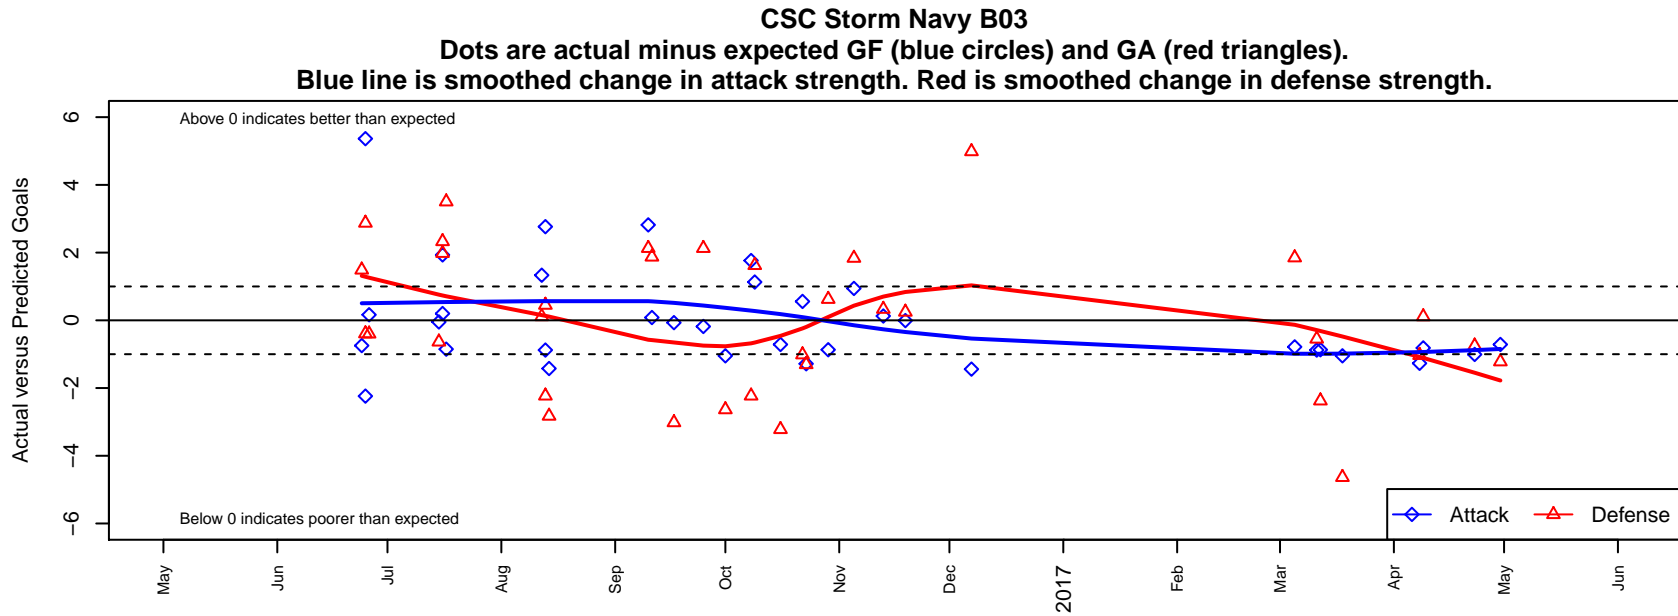

CSC Storm Navy B03

Corvallis SC Storm
 Corvallis, OR
 B03 total strength=877
 attack=1.6 defense=1.06
 fall league = PTT B03 Div 1 Green
 spr league = Spr OYS B03 Div 1 Green

alt names used:
 CSC 03B
 CORVALLIS CSC 03B (OR)
 CSC 03B
 Corvallis SC 03B
 Corvallis SC 03B
 Corvallis SC 03B

Venues played:
 2016 Capital Cup BU14 Silver
 2016 Beaverton Cup BU14 Silver
 2016 Bend Premier Cup Lucas Melano (Silver)
 2016 PTT B03 Division 1 Green
 2016 OYS Presidents Cup B03
 2016 Spr OYS B03 Division 1 Green

**attack and defense variance (black dot)
relative to other teams
and top 10 in region**

**attack and defense rating
relative to others at age
and all opponents in last 13 months**

Performance relative to 13 month average