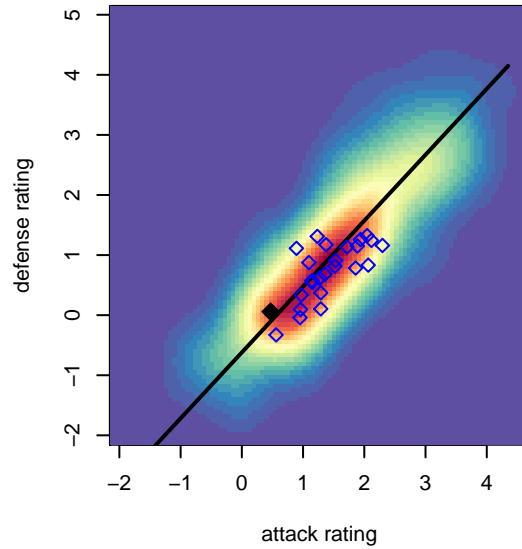

CSC Storm Navy B03

Corvallis SC Storm
 Corvallis, OR
 B03 total strength=877
 attack=1.6 defense=1.06
 fall league = PTT B03 Div 1 Green
 spr league = Spr OYS B03 Div 1 Green

alt names used:
 CSC 03B
 CORVALLIS CSC 03B (OR)
 CSC 03B
 Corvallis SC 03B
 Corvallis SC 03B
 Corvallis SC 03B

Venues played:
 2016 Capital Cup BU14 Silver
 2016 Beaverton Cup BU14 Silver
 2016 Bend Premier Cup Lucas Melano (Silver)
 2016 PTT B03 Division 1 Green
 2016 OYS Presidents Cup B03
 2016 Spr OYS B03 Division 1 Green

**attack and defense variance (black dot)
relative to other teams
and top 10 in region**

**attack and defense rating
relative to others at age
and all opponents in last 13 months**

Performance relative to 13 month average